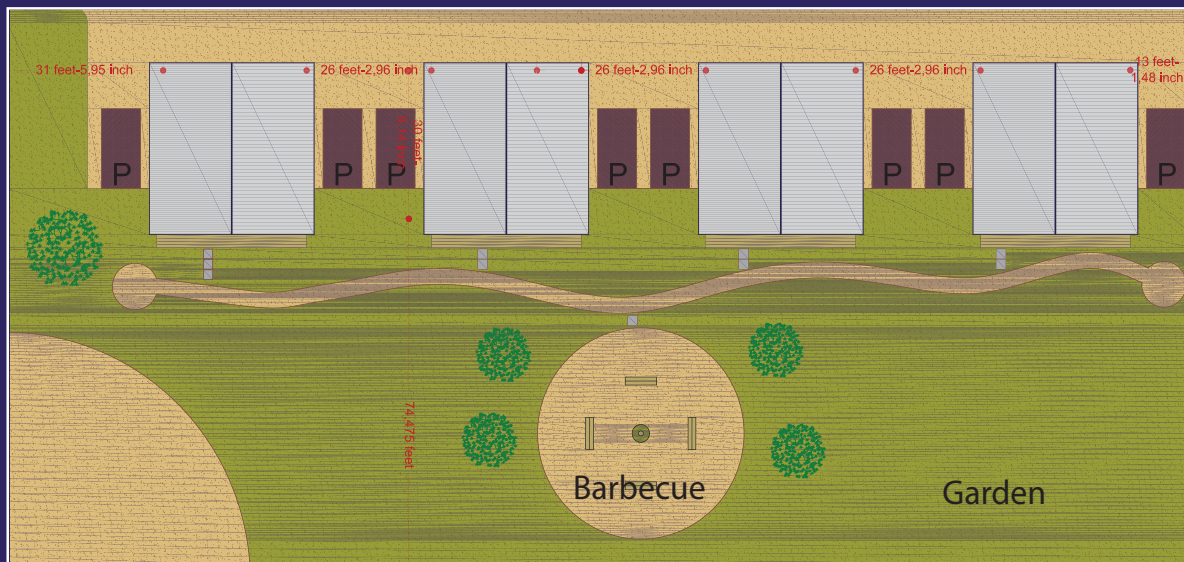

**WHAT ARE YOU WAITING FOR ??
MAKE YOUR DREAM BECOME REALITY !!**

A lodge in the fishing Paradise ! You can spend your fishing or hunting holidays surrounded by the unspoilt nature of Canadian British Columbia, or turn your investment into a business

**QUIET AND NATURE,
FOR A DREAM THAT WILL BECOME REALITY !**