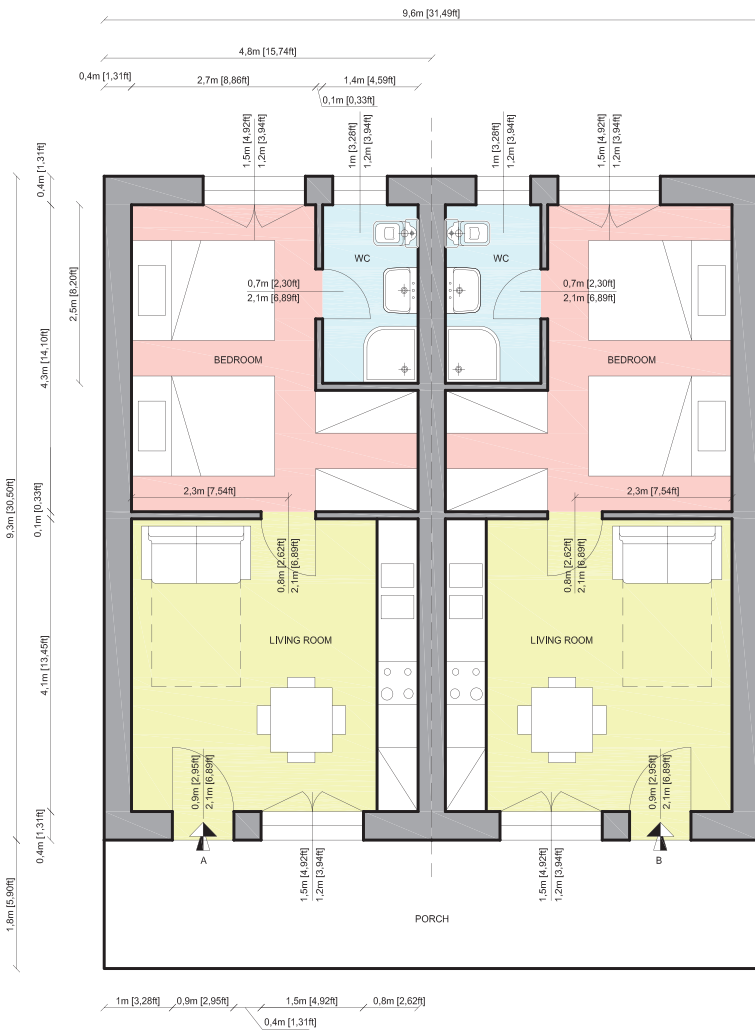

CANADA BRITISH COLUMBIA
New Hazelton
SKEENA STEELHEAD LODGE

REALIZE YOUR DREAM
IN THE PARADISE
OF FISHING

MAKE YOUR DREAM BECOME REALITY AND BUY YOUR UNIT,
WITH FURNITURE INCLUDED, FOR ONLY **198,000 usd.**

Four great lodges in logs of red marple are in construction in the unspoilt nature of Canadian British Columbia.

Each lodge is composed by two units with:

- Living room with kitchen
- Bedroom with two king size beds.
- Cloakroom
- Bathroom
- Porch and a private car parking